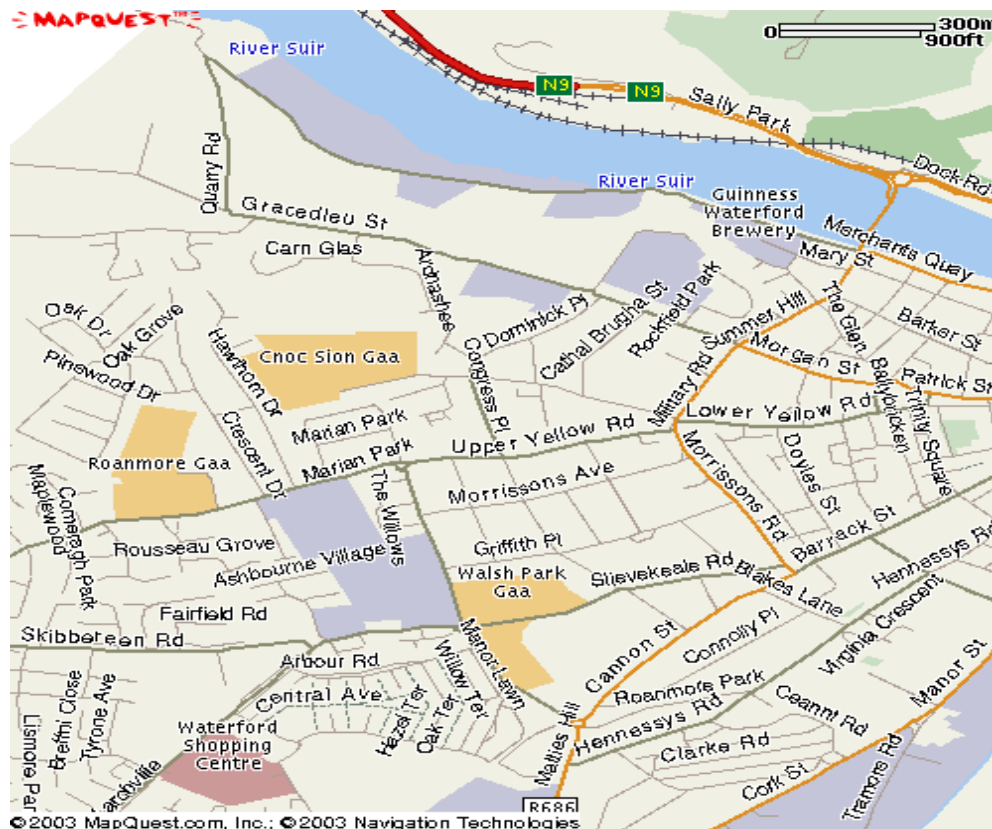

Mount Sion pitches - Waterford, 7 a side (panel of 12), ground hurling (bar goalie), 7 mins a side
Presentation of Medals, crisps drink in Roanmore GAA after group games

Reference 'Cnoc Sion' GAA on map in orange AKA Mount Sion GAA (Francis Terrace, Waterford)
087/2325990 Liam Cheasty organiser
Dunna- Kevin O'Neill 086 8290989, John Walsh 0862531840